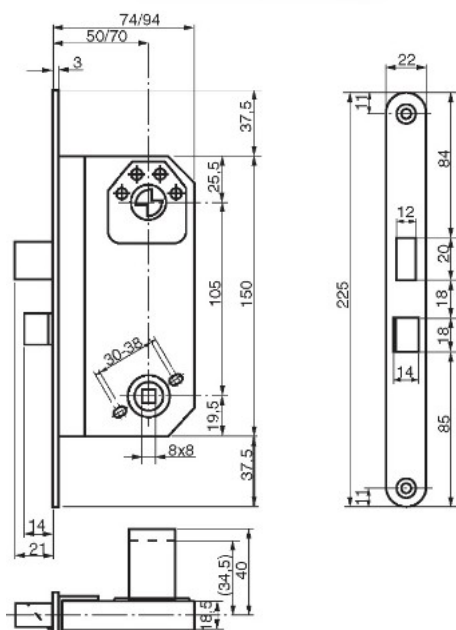

PRODUCT SHEET

Description:

Mortise Door Lock 565, Left, 50mm Backset, W/Striker, Latch & Deadbolt 90DG Turn, Lock Body: 150x75mm, Front Plate, 22x225mm - SS-Look, Distance Between Axes: 105mm, For, Scandinavian Cylinders, F/Exterior & Interior Doors

Item number:

14.60.075-5

Units	Box	Carton	HS Code	Barcode
Pcs.			8301300000	
				5704866522489

SISO A/S

Mileparken 11
DK-2740 Skovlunde
Denmark
VAT: 24786013

Phone +45 45 830 900

www.siso.dk
siso@siso.dk

Danske Bank
Nytorv Branch
Copenhagen
SWIFT: DABADKKK